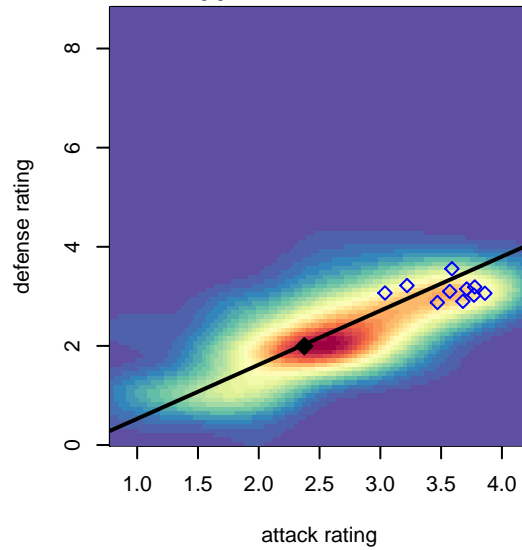

**attack and defense rating
relative to others at age
and all opponents in last 13 months**