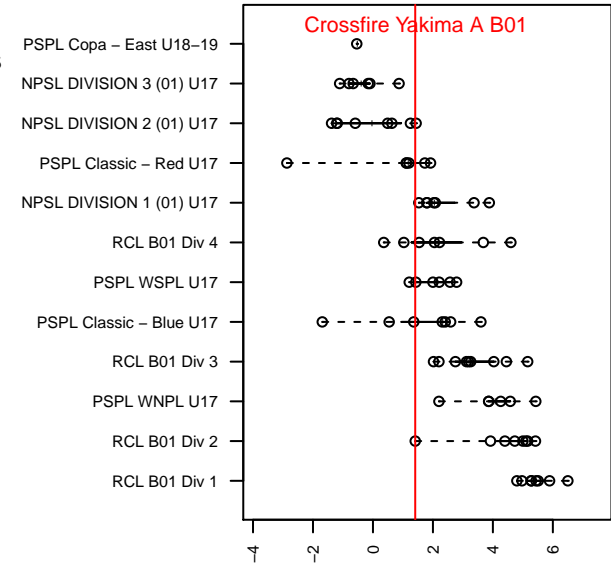

# Crossfire Yakima A B01

Crossfire Yakima  
Yakima, WA  
B01 total strength=1430  
attack=10.75 defense=7.35  
fall league = RCL B01 Div 2  
notes= Valencia 2014-5

alt names used:  
Crossfire Yakima -B01A  
CROSSFIREYAKIMA B01 (WA)

Venues played:  
2017 Nike Crossfire Challenge Gold Group U17  
2017 RCL B01 Div 2

**attack and defense variance (black dot)  
relative to other teams  
and top 10 in region**

**attack and defense rating  
relative to others at age  
and all opponents in last 13 months**