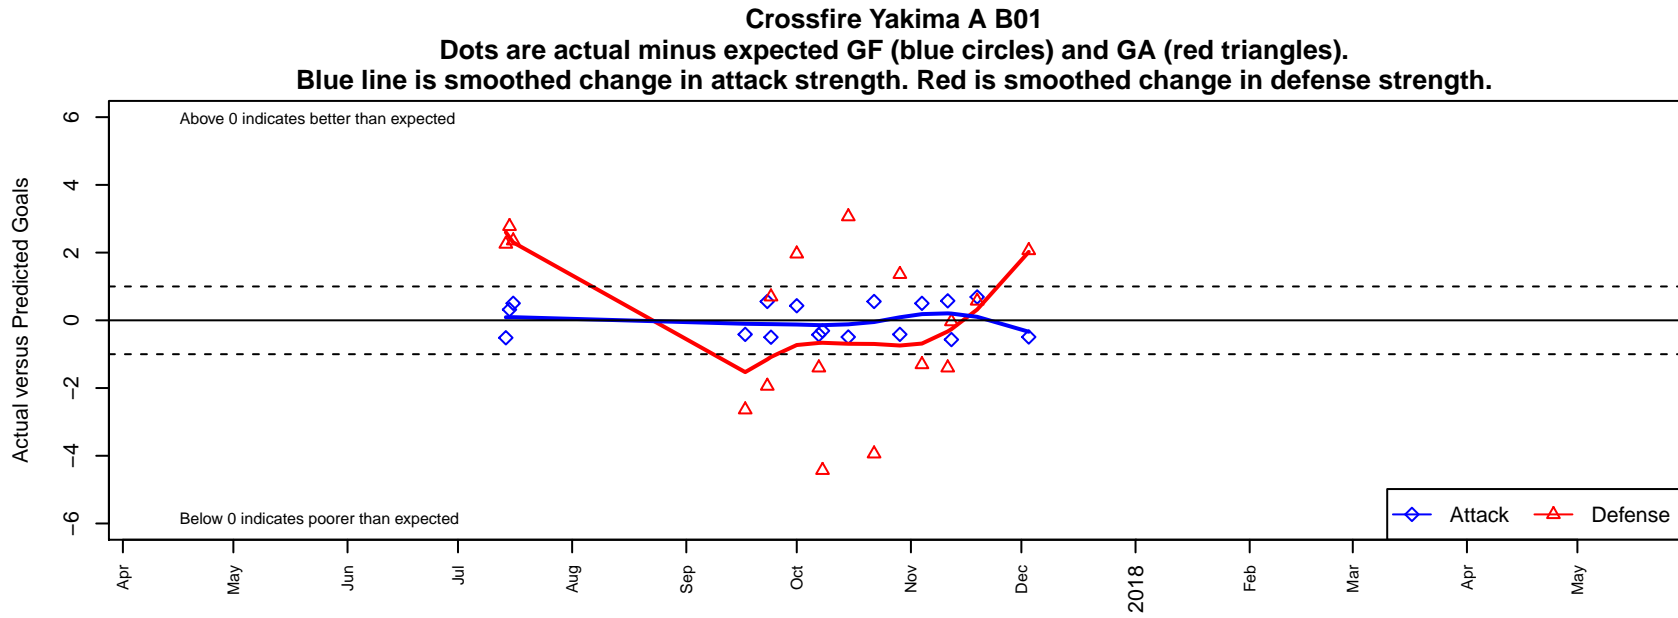

**attack and defense variance (black dot)
relative to other teams
and top 10 in region**

**attack and defense rating
relative to others at age
and all opponents in last 13 months**

Crossfire Yakima A B01

Crossfire Yakima
Yakima, WA
B01 total strength=1430
attack=10.75 defense=7.35
fall league = RCL B01 Div 2
notes= Valencia 2014-5

alt names used:
Crossfire Yakima -B01A
CROSSFIREYAKIMA B01 (WA)

Venues played:
2017 Nike Crossfire Challenge Gold Group U17
2017 RCL B01 Div 2