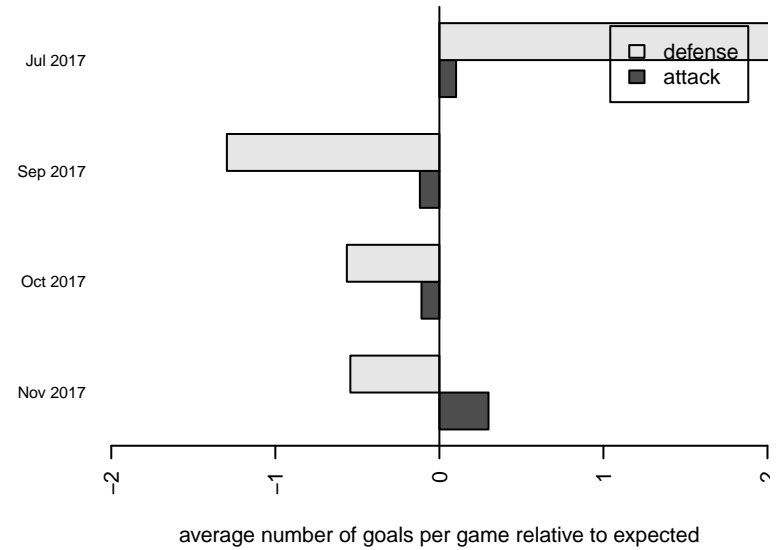

Performance relative to 13 month average