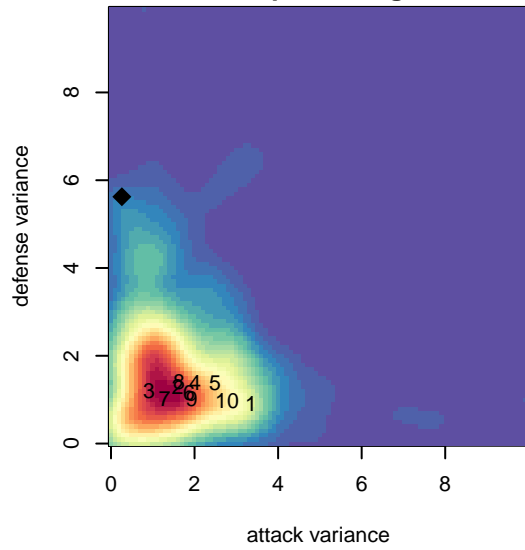

# Crossfire Yakima A B01

Crossfire Yakima  
Yakima, WA  
B01 total strength=1430  
attack=10.75 defense=7.35  
fall league = RCL B01 Div 2  
notes= Valencia 2014-5

alt names used:  
Crossfire Yakima -B01A  
CROSSFIREYAKIMA B01 (WA)

Venues played:  
2017 Nike Crossfire Challenge Gold Group U17  
2017 RCL B01 Div 2

**attack and defense variance (black dot)  
relative to other teams  
and top 10 in region**

**attack and defense rating  
relative to others at age  
and all opponents in last 13 months**